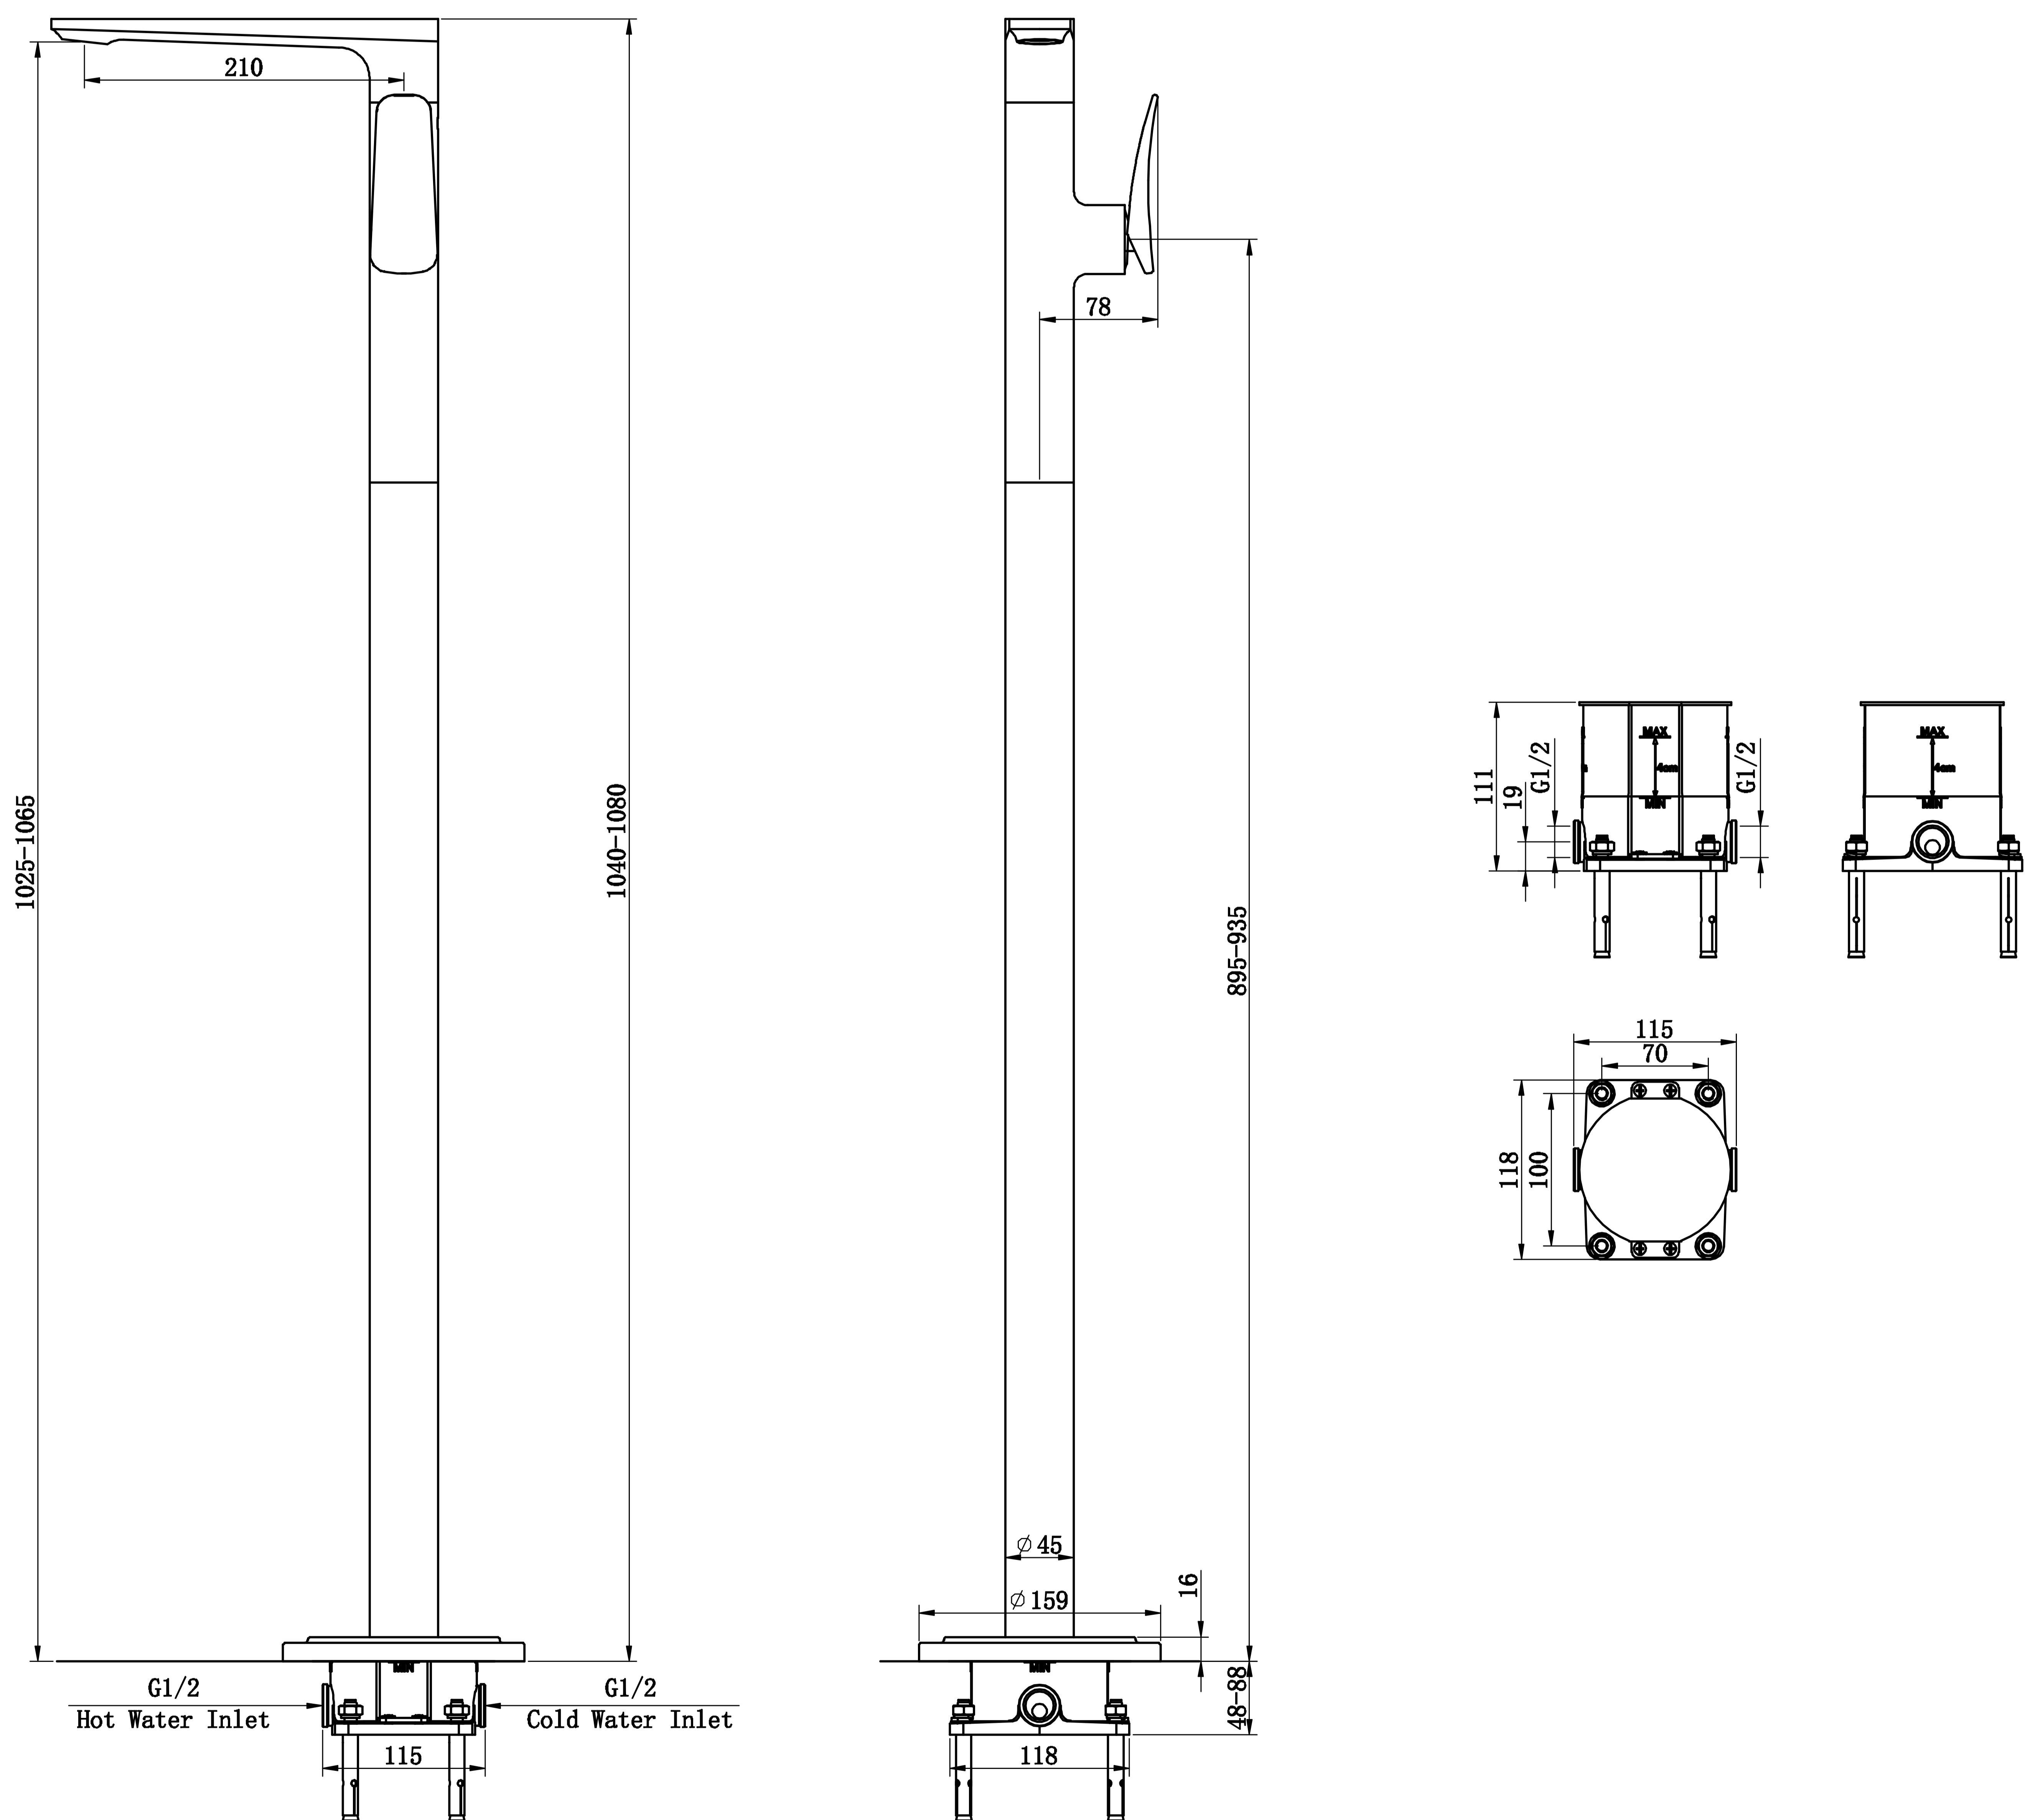

Floor Mounted Basin Mixer

Product Code : 2037

Technical Drawing

All dimension are in **mm**